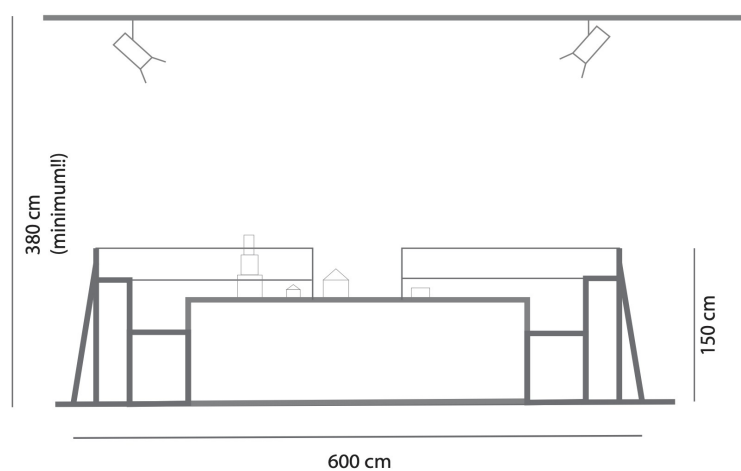

Side view of our stand: